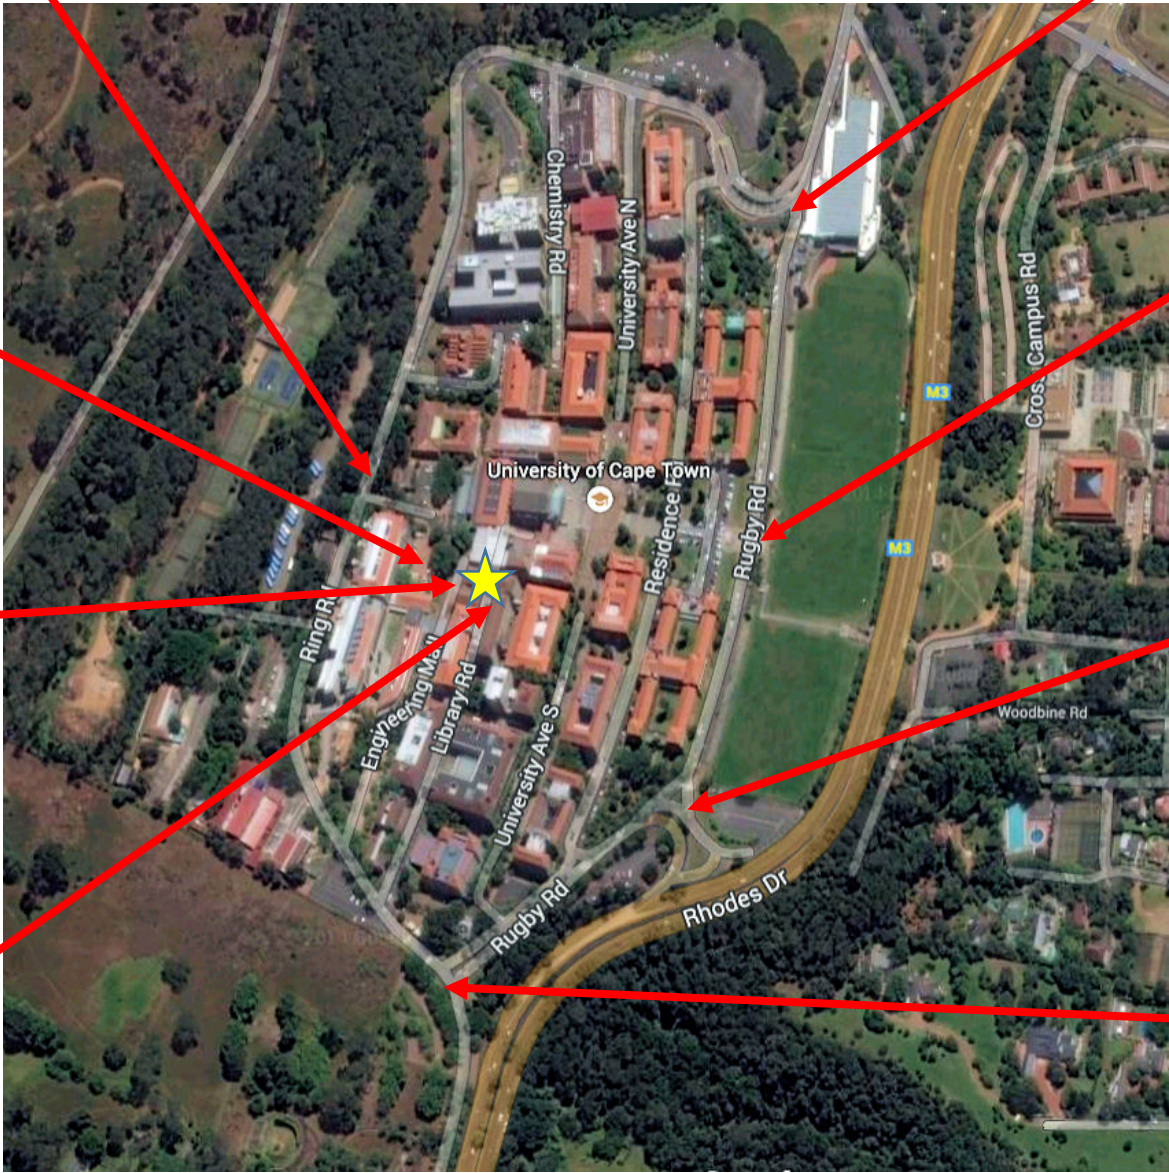

**MarISAR 2015 – Directions to Conference Venue: Lecture Theatre 9 in Menzies Building:**

Parking is available in P17. The shortest route is to walk along Library Road, and to enter the Menzies Building (yellow star on image below) on Level 2, on your left. Take the stairs or the lift up to Level 3. From the foyer, turn left down the passage, and Lecture Theatre 9 is on your right. Alternatively, walk along Ring Road/Madiba Circle, turn right – downhill – into South Lane (P10), take the steps down underneath the huge tree, and enter the Menzies Building on Level 3. From the foyer, turn right, down the passage, and Lecture Theatre 9 is on your right.

Bus stop on Ring Road/Madiba Circle

P10 parking area in front of Snape Building

Level 3 (glass house) entrance to Menzies

Level 2 (Library Road) entrance to Menzies

Visitors' Centre at Northern Entrance

Rugby Road towards Jameson Hall

Southern Entrance via slip road off the M3

P17 parking area on Ring Road/Madiba Circle